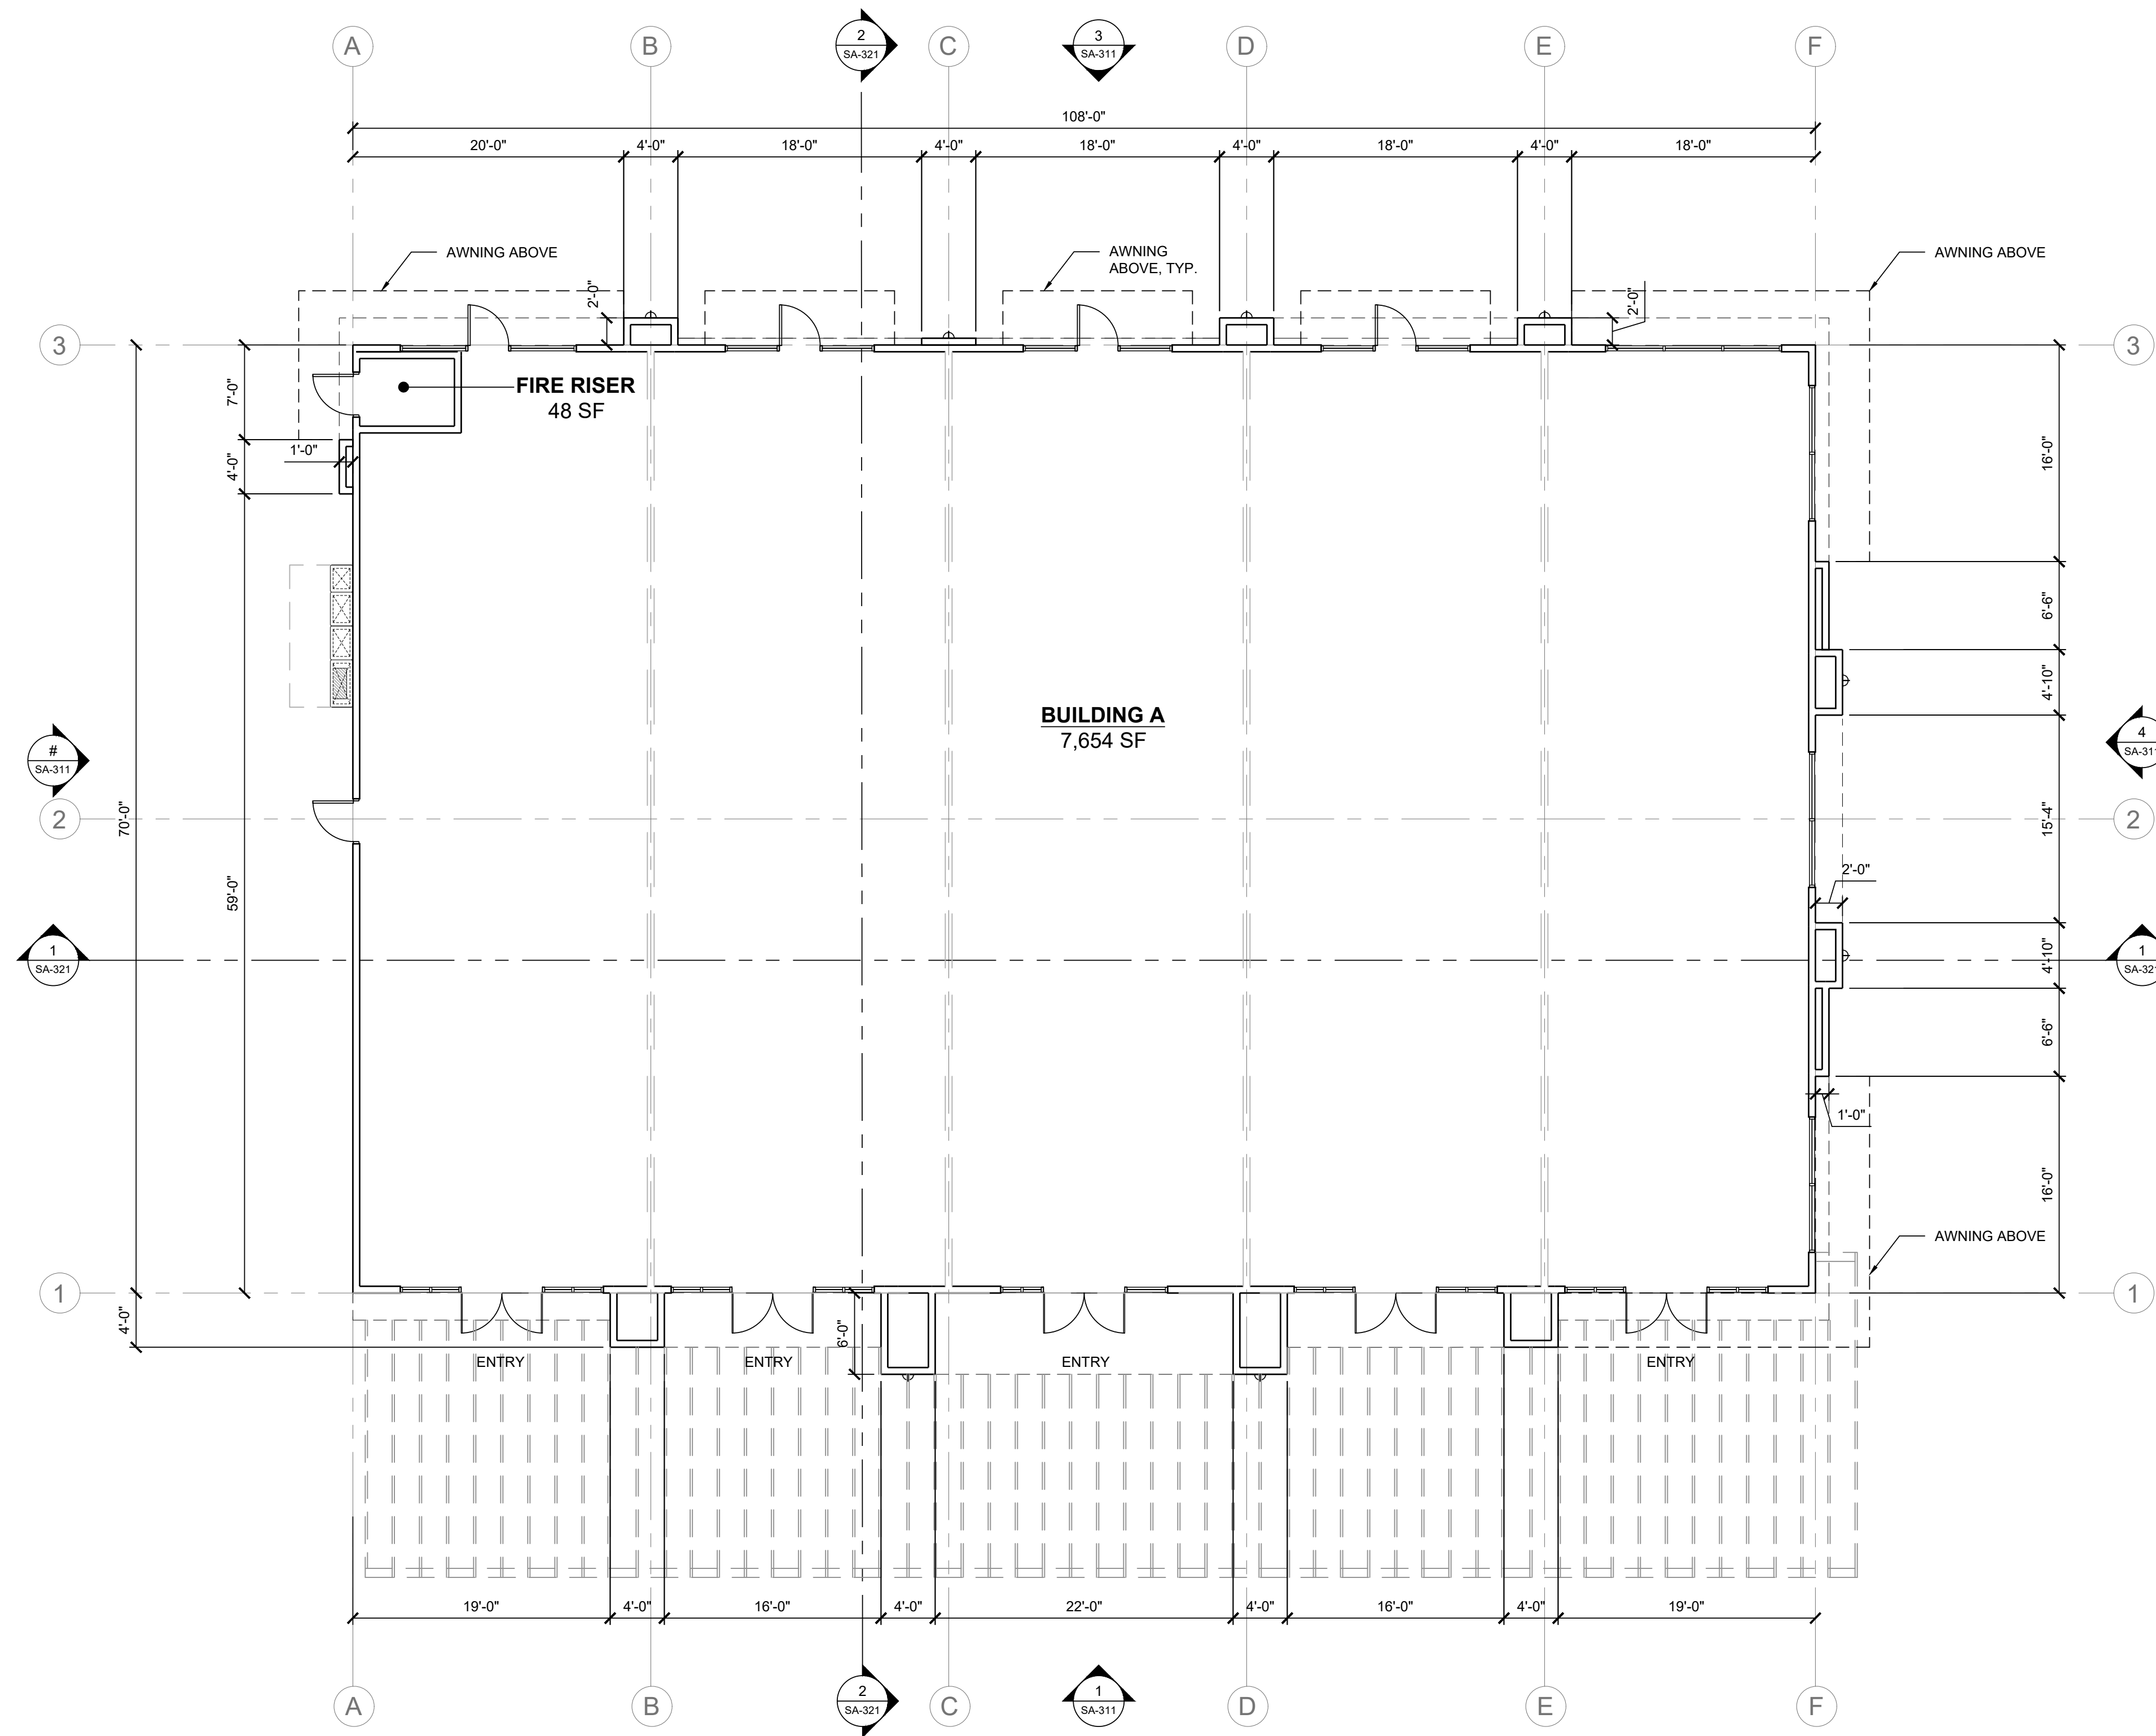

DC EXHIBIT B

ROSEVILLE SQUARE FLOOR PLAN

445 ROSEVILLE SQUARE ROSEVILLE, CALIFORNIA

23006

DATE: 04/22/2024